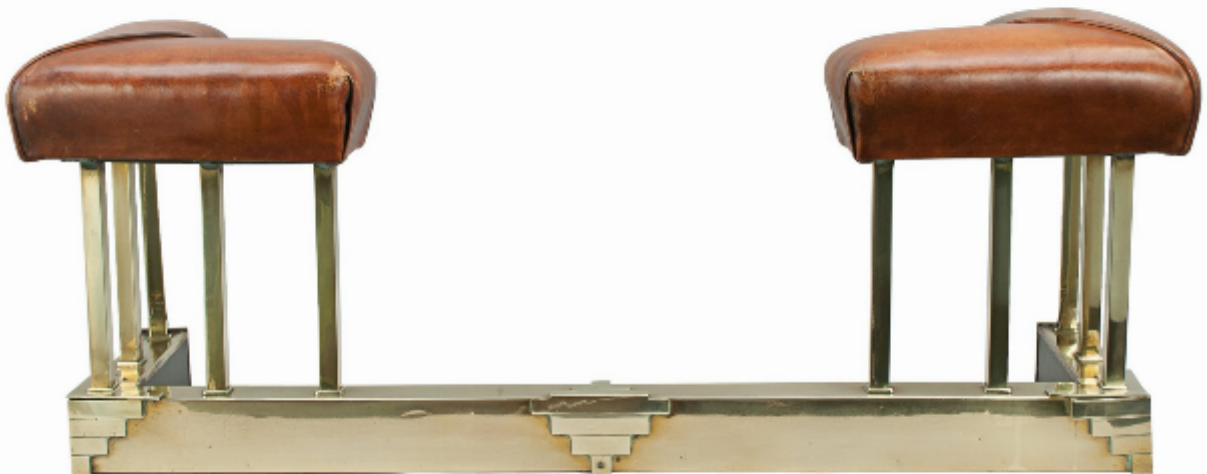

Antique Club Fender in Brass

Sold

REF: 27003

Height: 42 cm (16.5")

Width: 108 cm (42.5")

Depth: 34 cm (13.4")

Description

Vintage Brass Club Fender.

A wonderful club fender with an open front, square brass uprights and brass base. The upholstered leather seat is 6 inches wide with the measurements inside the seat being 31 inches wide and 7 inches deep.

The idea with the open front of the fender is to retain access to the fire and to allow more heat to escape into the room. With a fender you add an extra dimension to a fireplace by providing more seating.