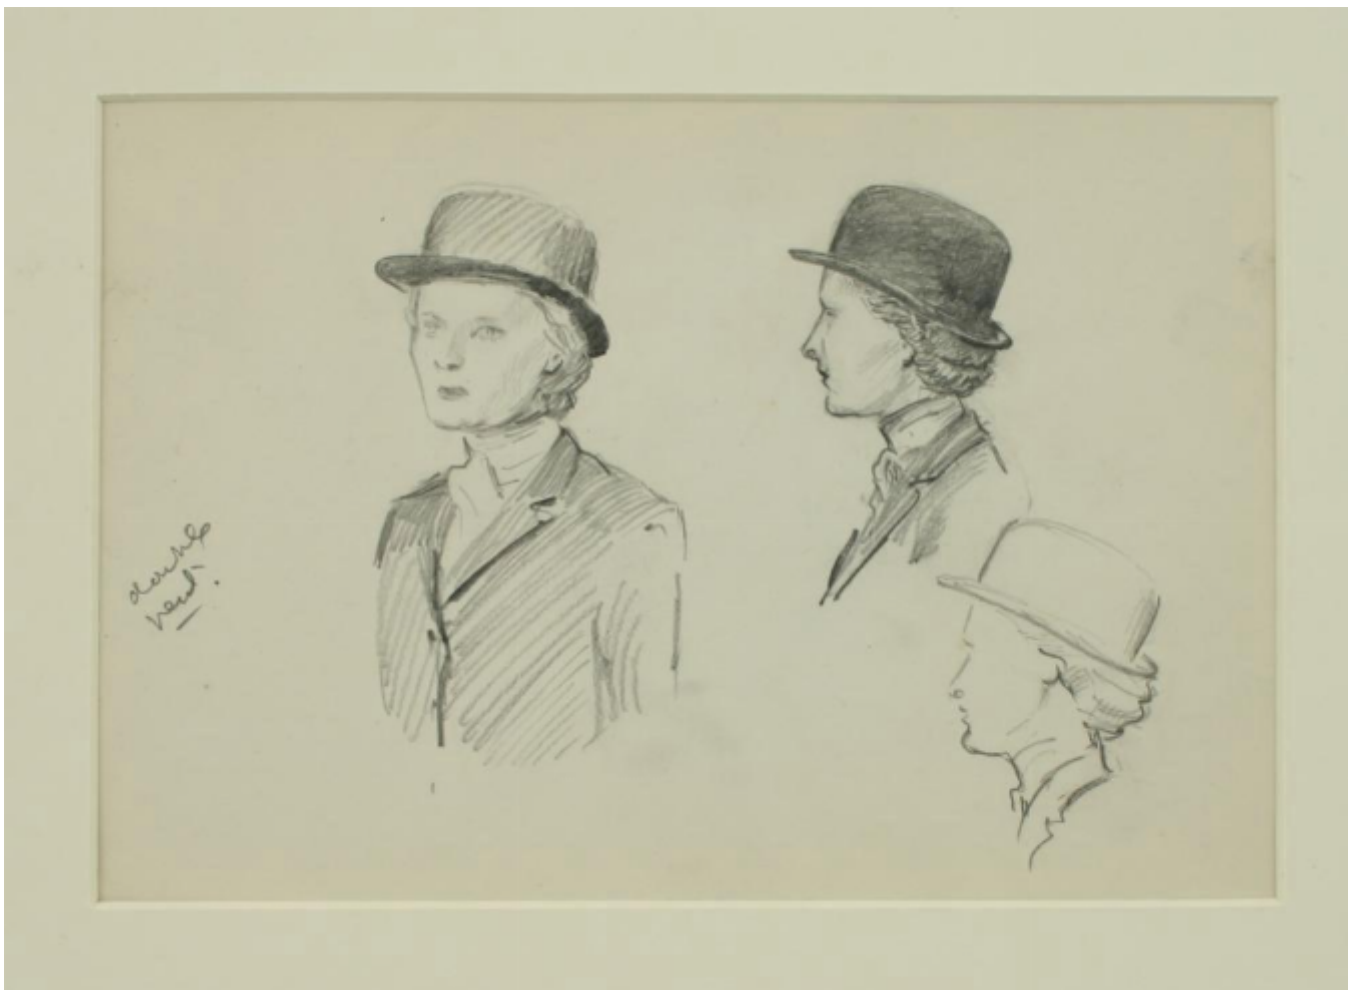

Michael Line Sketch.

Sold

Description

A mounted double sided Michael Lyne sketch. 1948. One of many sketches and studies taken from Michael's own sketch book found at his studio. There are many delightful images available, some just pencil, some coloured, and some double sided.

Michael Lyne (1912 - 1989) was born in Herefordshire and studied at the Cheltenham School of Art and continued to live much of his life in this Gloucestershire town. His subject matter concentrated a good deal on horses, hounds and the countryside following very much in the tradition of Aldin, Snaffles, Edwards and Stewart.